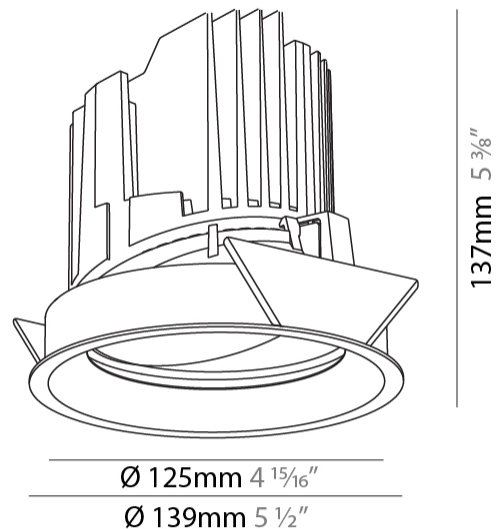

PHYSICAL

Shape: Round
Diameter (mm): 139
Diameter (in): 5 1/2
Height (mm): 137
Height (in): 5 3/8
Ceiling Thickness (mm): 10 / 12.5 / 15
Ceiling Thickness (in): 3/8 or 1/2 or 9/16
Min. Recessing Depth (mm): 150
Min. Recessing Depth (in): 5 7/8
Light Distribution: Adjustable / Downlight
Weight (kg): 0.805
Weight (lbs): 1.77
Fixture Finish: SSR / BKV / CWI / CRY / HAB / LAG / UFT / ITA / RUA / RUR / MIC / FTG / MYG / TWT / LOD / PUS / FRO / FUP / KIA / POP / BLS / SPG / MEY / GOH / GUM / CHC / COM / ABZ / JAG / OBR / MOS / ROR
Fixture Material: Aluminum Die Cast
Cut-out Measurements: 130mm / 5 1/8"

ELECTRICAL

Lamp Type: LED (Zhaga Standard)
Input Wattage (W): 13.2 / 16.5
Total Output Wattage (W): 12 / 14
Dimming: Tri-Mode (Non-Dimming and Phase Dimming (120Vac only) and 0-10V Dimming)
Driver Included: No
Driver Location: Recessed Housing
Driver Type: Constant Current - Universal
Driver Class: Class 2
Housing: See components
Input Voltage (V): 120 - 277
Constant Current (MA): 350

LED

Number of LEDs: 1
Color Temperature (°K): 2700 / 3000 / 3500 / 4000
Max. Delivered Lumen (lm): 870 / 970 / 1039 / 1060
Nominal Lumen (lm): 960 / 1070 / 1156 / 1180
CRI: >90 CRI
Efficiency (%): 0.905
Lamp Life (hrs): 50000

OPTICAL

Reflector°: 10
Optic°: Lens Pack - No Lens
Adjustability: Rotational 355°; Tilt 30°

RATINGS AND CERTIFICATIONS

Certified By: CSA Certified to UL and CSA Standards
IP rating: IP20