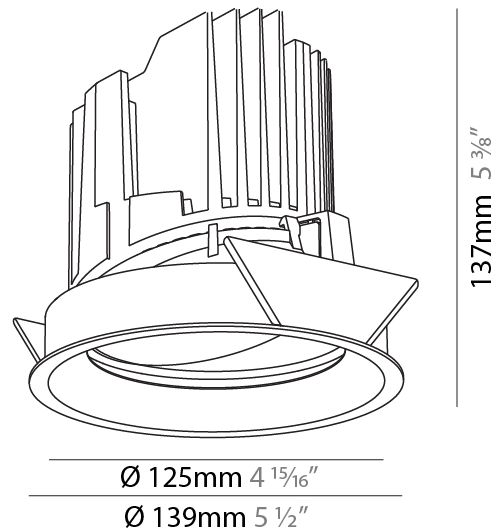

PHYSICAL

Shape: Round
Diameter (mm): 139
Diameter (in): 5 1/2
Height (mm): 137
Height (in): 5 3/8
Ceiling Thickness (mm): 10 / 12.5 / 15
Ceiling Thickness (in): 3/8 or 1/2 or 9/16
Min. Recessing Depth (mm): 150
Min. Recessing Depth (in): 5 7/8
Light Distribution: Adjustable / Downlight
Weight (kg): 0.849
Weight (lbs): 1.87
Fixture Finish: SSR / BKV / CWI / CRY / HAB / LAG / UFT / ITA / RUA / RUR / MIC / FTG / MYG / TWT / LOD / PUS / FRO / FUP / KIA / POP / BLS / SPG / MEY / GOH / GUM / CHC / COM / ABZ / JAG / OBR / MOS / ROR
Fixture Material: Aluminum Die Cast
Cut-out Measurements: 130mm / 5 1/8"

ELECTRICAL

Lamp Type: LED (Zhaga Standard)
Input Wattage (W): 13.2 / 16.5
Total Output Wattage (W): 12 / 14
Dimming: Tri-Mode (Non-Dimming and Phase Dimming (120Vac only) and 0-10V Dimming)
Driver Included: No
Driver Location: Recessed Housing
Driver Type: Constant Current - Universal
Driver Class: Class 2
Housing: See components
Input Voltage (V): 120 - 277
Constant Current (MA): 350

LED

Number of LEDs: 1
Color Temperature (°K): 2700 / 3000 / 3500 / 4000
Max. Delivered Lumen (lm): 810 / 900 / 970 / 990
Nominal Lumen (lm): 960 / 1070 / 1156 / 1180
CRI: >90 CRI
Efficiency (%): 0.905
Lamp Life (hrs): 50000

OPTICAL

Reflector°: 10
Adjustability: Rotational 355°; Tilt 30°

RATINGS AND CERTIFICATIONS

Certified By: Certified for North American Standards
IP rating: IP54