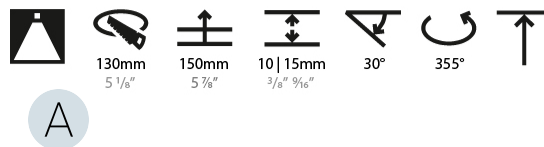

PHYSICAL

Shape: Round
Diameter (mm): 139
Diameter (in): 5 1/2
Height (mm): 137
Height (in): 5 3/8
Ceiling Thickness (mm): 10 / 12.5 / 15
Ceiling Thickness (in): 3/8 or 1/2 or 9/16
Min. Recessing Depth (mm): 150
Min. Recessing Depth (in): 5 7/8
Light Distribution: Adjustable / Downlight
Weight (kg): 0.805
Weight (lbs): 1.77
Fixture Finish: SSR / BKV / CWI / CRY / HAB / LAG / UFT / ITA / RUA / RUR / MIC / FTG / MYG / TWT / LOD / PUS / FRO / FUP / KIA / POP / BLS / SPG / MEY / GOH / GUM / CHC / COM / ABZ / JAG / OBR / MOS / ROR
Fixture Material: Aluminum Die Cast
Cut-out Measurements: 130mm / 5 1/8"

ELECTRICAL

Lamp Type: LED (Zhaga Standard)
Input Wattage (W): 13.2 / 16.5
Total Output Wattage (W): 12 / 14
Dimming: Tri-Mode (Non-Dimming and Phase Dimming (120Vac only) and 0-10V Dimming)
Driver Included: No
Driver Location: Recessed Housing
Driver Type: Constant Current - Universal
Driver Class: Class 2
Housing: See components
Input Voltage (V): 120 - 277
Constant Current (MA): 350

LED

Number of LEDs: 1
Color Temperature (°K): 2700 / 3000 / 3500 / 4000
Max. Delivered Lumen (lm): 870 / 970 / 1039 / 1060
Nominal Lumen (lm): 960 / 1070 / 1156 / 1180
CRI: >90 CRI
Efficiency (%): 0.905
Lamp Life (hrs): 50000

OPTICAL

Reflector°: 10
Optic°: Lens Pack - No Lens
Adjustability: Rotational 355°; Tilt 30°

RATINGS AND CERTIFICATIONS

Certified By: CSA Certified to UL and CSA Standards
IP rating: IP20